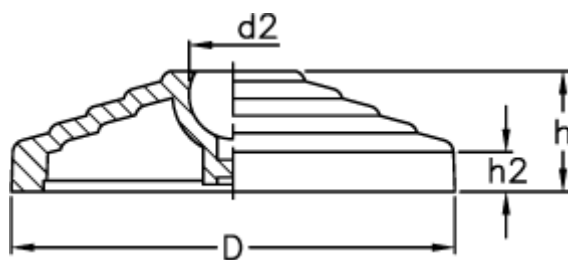

Data Sheet

Article number: 2310301262

Description: E+G Base without no-slip disc
LV.A-100-24

Measures

D	= 100
d2	= 24
h	= 24
h2	= 9
Max load (N)	= 25000